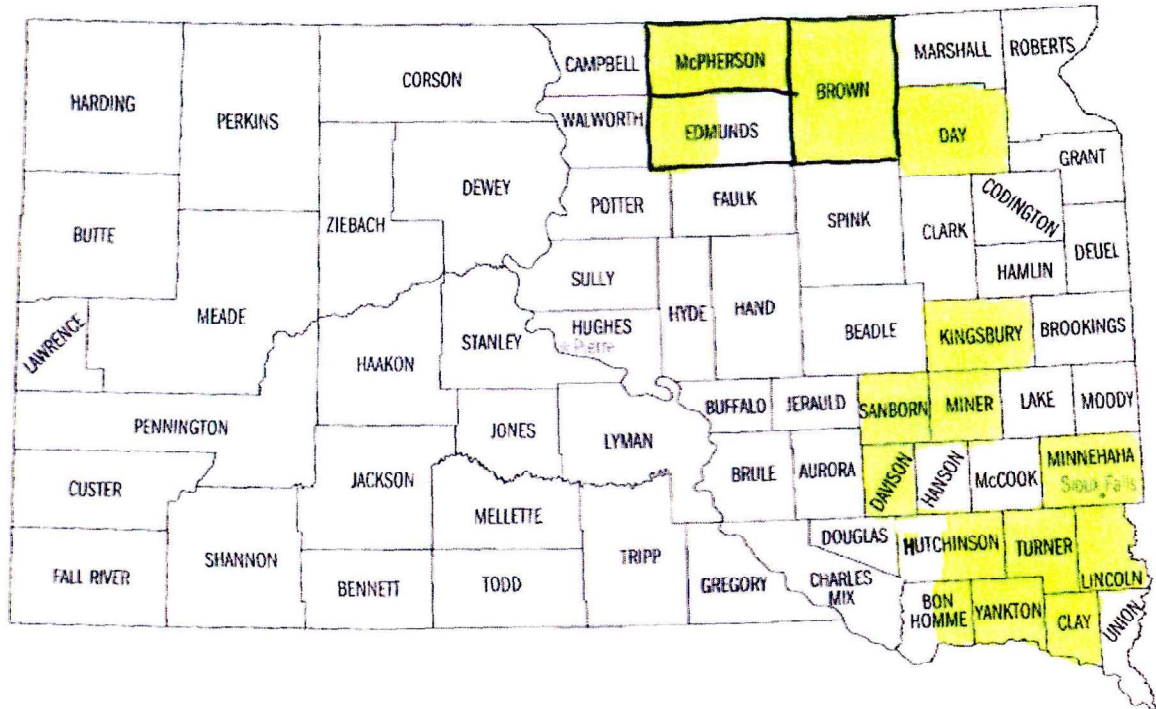

South Dakota County Selection Map

CRA GEOGRAPHIC LIST

WHOLE COUNTIES INCLUDING ALL CENSUS TRACTS

SOUTH DAKOTA:

DAVISON
SANBORN
MINER
YANKTON
CLAY
MINNEHAHA
LINCOLN
TURNER
MCPHERSON
BROWN
DAY
KINGSBURY

MINNESOTA:

ANOKA
HENNEPIN
WASHINGTON
RAMSEY
DAKOTA
WRIGHT
CARVER
MCLEOD

PARTIAL COUNTIES IDENTIFYING CENSUS TRACTS

SOUTH DAKOTA:

HUTCHINSON
BON HOMME
EDMUNDS

CENSUS TRACT:

9686
9676
9622